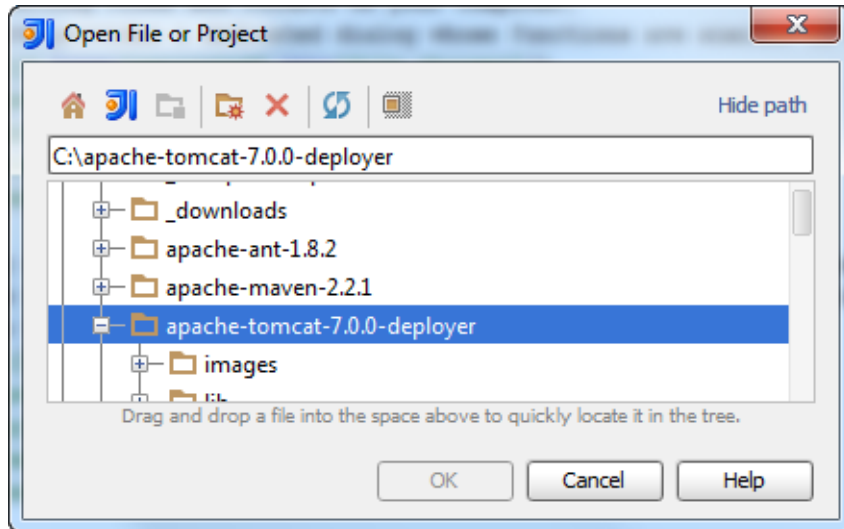

Selecting Files and Folders

For selecting files and folders on your computer, IntelliJ IDEA provides a dedicated dialog whose functions are similar to those of a file browser.

In many situations, this dialog is a useful alternative to typing a path to a file or folder. All the fields in IntelliJ IDEA that contain path information have an ellipsis button  next to them that provides access to the file chooser dialog.

The keyboard equivalent of the ellipsis button is **Shift+Enter**.

See Also

Reference:

- [Select Path Dialog](#)

Web Resources:

- [Developer Community](#) 