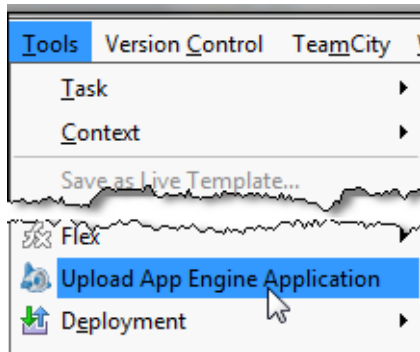

Uploading Application to Google App Engine

To upload an application

- On the **Tools** menu, choose **Upload App Engine Application**.

Having uploaded the application, you can visit it at `http://<your-application-id>.appspot.com/`.